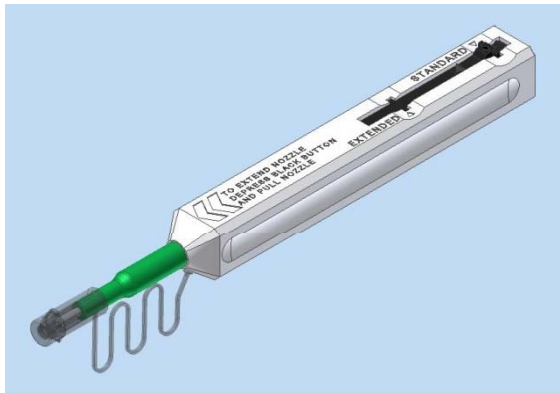

New

One-Click Cleaner (2.5mm)

KomShine

□ Product

One-Click Cleaner (2.5mm)

Clean end face

One-Click Cleaner 2.5mm

□ Dimensions

□ Features

- Cleans adapter mounted SC/ST/FC connectors (APC & UPC).
- One-action cleaning system.
- Effective with a variety of contaminants.
- Over 500 cleanings per unit.
- Adapter/dust cap supplied for cleaning SC/ST/FC connector plugs.
- Compliant with EU/95/2002/EC Directive (RoHS).

| Product Name | Part No | Application |
|-------------------------|---------|------------------------|
| One-Click Cleaner 2.5mm | KOC-250 | SC / ST / FC Connector |

New

One-Click Cleaner (1.25mm)

KomShine

Product

One-Click Cleaner (1.25mm)

Dimensions

Clean end face

One-Click Cleaner 1.25mm

Features

Cleans adapter mounted MU and LC connectors.

One-action cleaning system.