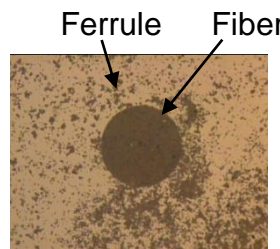

Product

One-Click Cleaner (1.25mm)

Dimensions

Clean end face

One-Click Cleaner 1.25mm

Features

Cleans adapter mounted MU and LC connectors.

One-action cleaning system.

Effective with a variety of contaminants.

Over 500 cleanings per unit.

Adapter/dust cap supplied for cleaning MU and LC connector plugs.

Compliant with EU/95/2002/EC Directive (RoHS).

Before Cleaning

After Cleaning

Cleaning of Oil

Before Cleaning

After Cleaning

Cleaning of Dust

(Sample : Single Mode 10/125 Fiber)

Order Information

| Product Name | Part No. | Application |
|--------------------------|----------|-------------------|
| One-Click Cleaner 1.25mm | KOC-125 | MU / LC Connector |