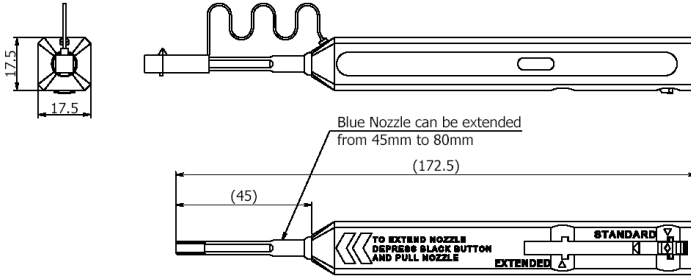

Product

One-Click Cleaner (1.25mm)

Dimensions

Clean end face

One-Click Cleaner 1.25mm

Features

Cleans adapter mounted MU and LC connectors.

One-action cleaning system.