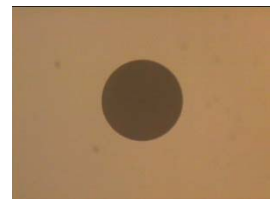

After Cleaning

Cleaning of Oil