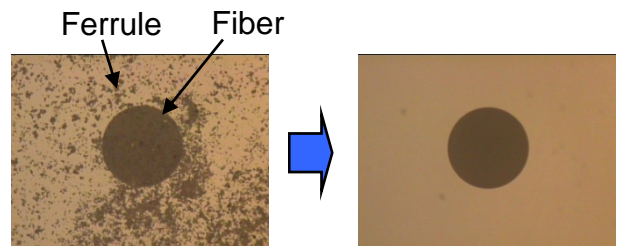

After Cleaning

Cleaning of Dust

Before Cleaning