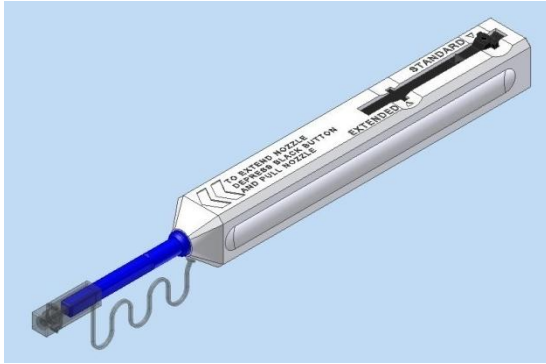

New

One-Click Cleaner (2.5mm)

KomShine

□ Product

One-Click Cleaner (2.5mm)

Clean end face

One-Click Cleaner 2.5mm

□ Dimensions

□ Features

- Cleans adapter mounted SC/ST/FC connectors (APC & UPC).
- One-action cleaning system.
- Effective with a variety of contaminants.
- Over 500 cleanings per unit.
- Adapter/dust cap supplied for cleaning SC/ST/FC connector plugs.
- Compliant with EU/95/2002/EC Directive (RoHS).

| Product Name | Part No | Application |
|-------------------------|---------|------------------------|
| One-Click Cleaner 2.5mm | KOC-250 | SC / ST / FC Connector |

New

One-Click Cleaner (1.25mm)

KomShine

Product

One-Click Cleaner (1.25mm)

Dimensions

Clean end face

One-Click Cleaner 1.25mm

Features

Cleans adapter mounted MU and LC connectors.

One-action cleaning system.