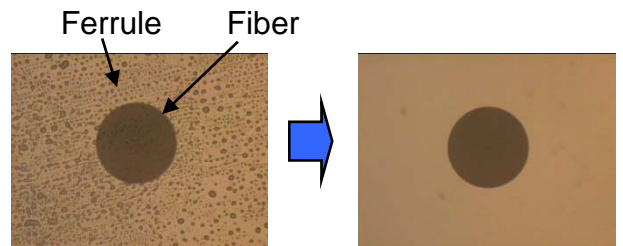

After Cleaning

Cleaning of Oil

Before Cleaning