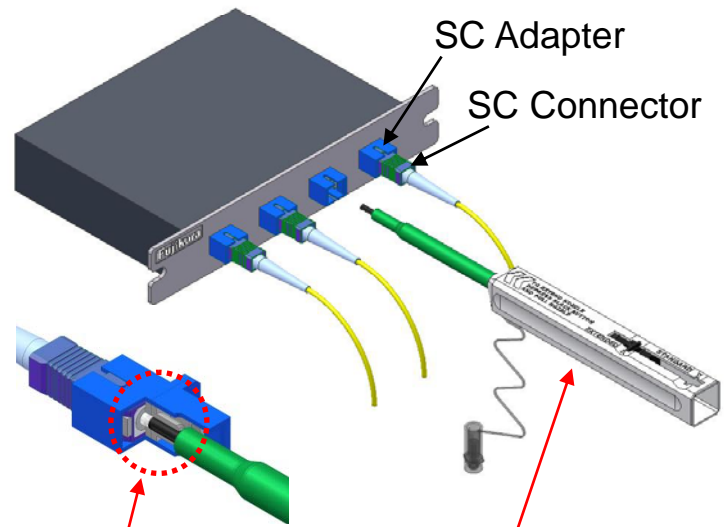

New

One-Click Cleaner (2.5mm)

KomShine

□ Product

One-Click Cleaner (2.5mm)

Clean end face

One-Click Cleaner 2.5mm

□ Dimensions

□ Features

- Cleans adapter mounted SC/ST/FC connectors (APC & UPC).
- One-action cleaning system.
- Effective with a variety of contaminants.
- Over 500 cleanings per unit.
- Adapter/dust cap supplied for cleaning SC/ST/FC connector plugs.
- Compliant with EU/95/2002/EC Directive (RoHS).

Product

One-Click Cleaner (1.25mm)

Dimensions

Clean end face

One-Click Cleaner 1.25mm

Features

Cleans adapter mounted MU and LC connectors.

One-action cleaning system.

Effective with a variety of contaminants.

Over 500 cleanings per unit.

Adapter/dust cap supplied for cleaning MU and LC connector plugs.

Compliant with EU/95/2002/EC Directive (RoHS).

Before Cleaning

After Cleaning