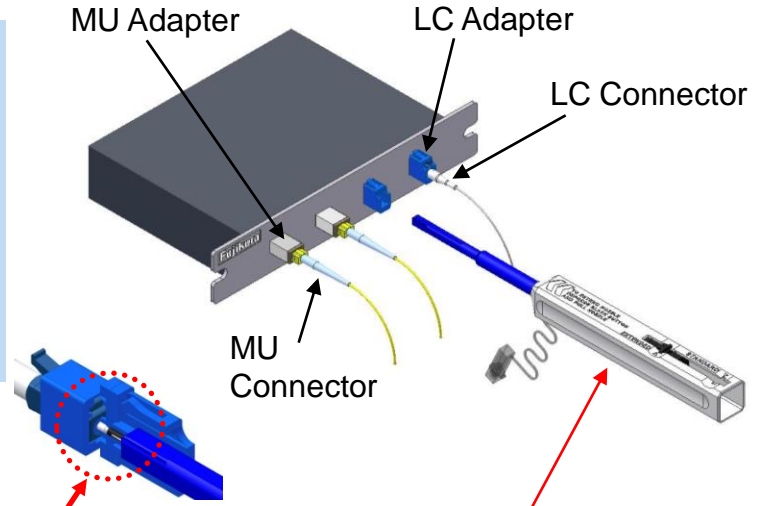

□ Features

- Cleans adapter mounted SC/ST/FC connectors (APC & UPC).
- One-action cleaning system.
- Effective with a variety of contaminants.
- Over 500 cleanings per unit.
- Adapter/dust cap supplied for cleaning SC/ST/FC connector plugs.
- Compliant with EU/95/2002/EC Directive (RoHS).

| Product Name | Part No | Application |
|-------------------------|---------|------------------------|
| One-Click Cleaner 2.5mm | KOC-250 | SC / ST / FC Connector |

New

One-Click Cleaner (1.25mm)

KomShine

Product

One-Click Cleaner (1.25mm)

Dimensions

Clean end face

One-Click Cleaner 1.25mm

Features

Cleans adapter mounted MU and LC connectors.

One-action cleaning system.

Effective with a variety of contaminants.

Over 500 cleanings per unit.

Adapter/dust cap supplied for cleaning MU and LC connector plugs.

Compliant with EU/95/2002/EC Directive (RoHS).

Before Cleaning

After Cleaning