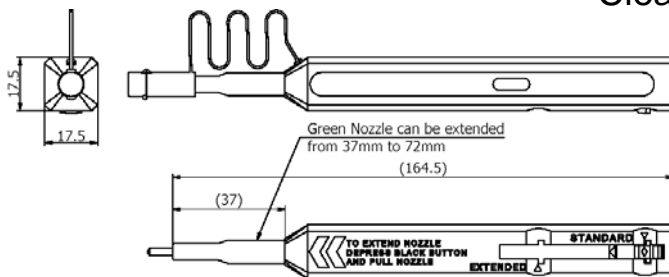

New

One-Click Cleaner (2.5mm)

KomShine

□ Product

One-Click Cleaner (2.5mm)

Clean end face

One-Click Cleaner 2.5mm

□ Dimensions