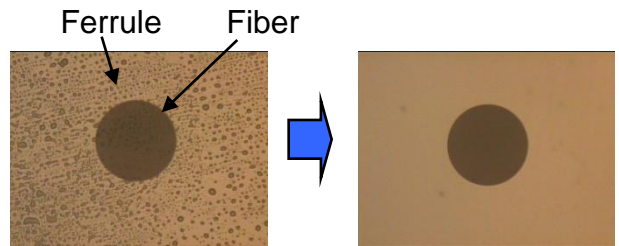

After Cleaning

Cleaning of Oil

Before Cleaning